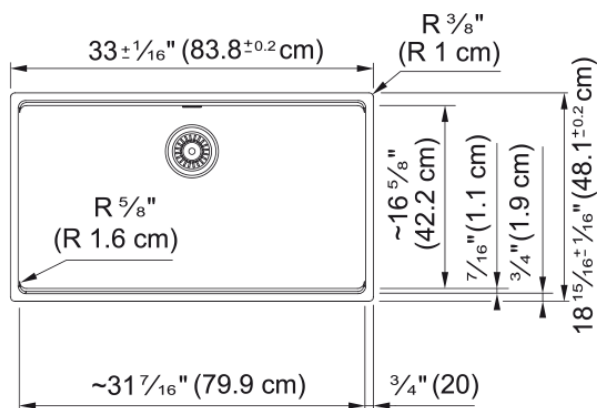

Maris Undermount Sink - MAG11031-CHA | 125.0686.966

Technical Data

Aspect

Sink type	Sink
Type of material	Granite
Number of bowls	1
Color	Champagne
Surface finish	None

Product Dimensions

Exterior size: right to left	33.008
Exterior size: front to back	18.937
Large bowl size: right to left	31.457
Large bowl size: front to back	16.614
Large bowl: depth	9.488

Installation

Minimum cabinet size	36"
----------------------	-----

Product specifications

Installation type	Undermount
Drain hole	3 1/2"
Position of drainer	No drainer

Product identification

Product brand	FRANKE
Product family	Maris
Collection	Maris
Certified by	IAPMO